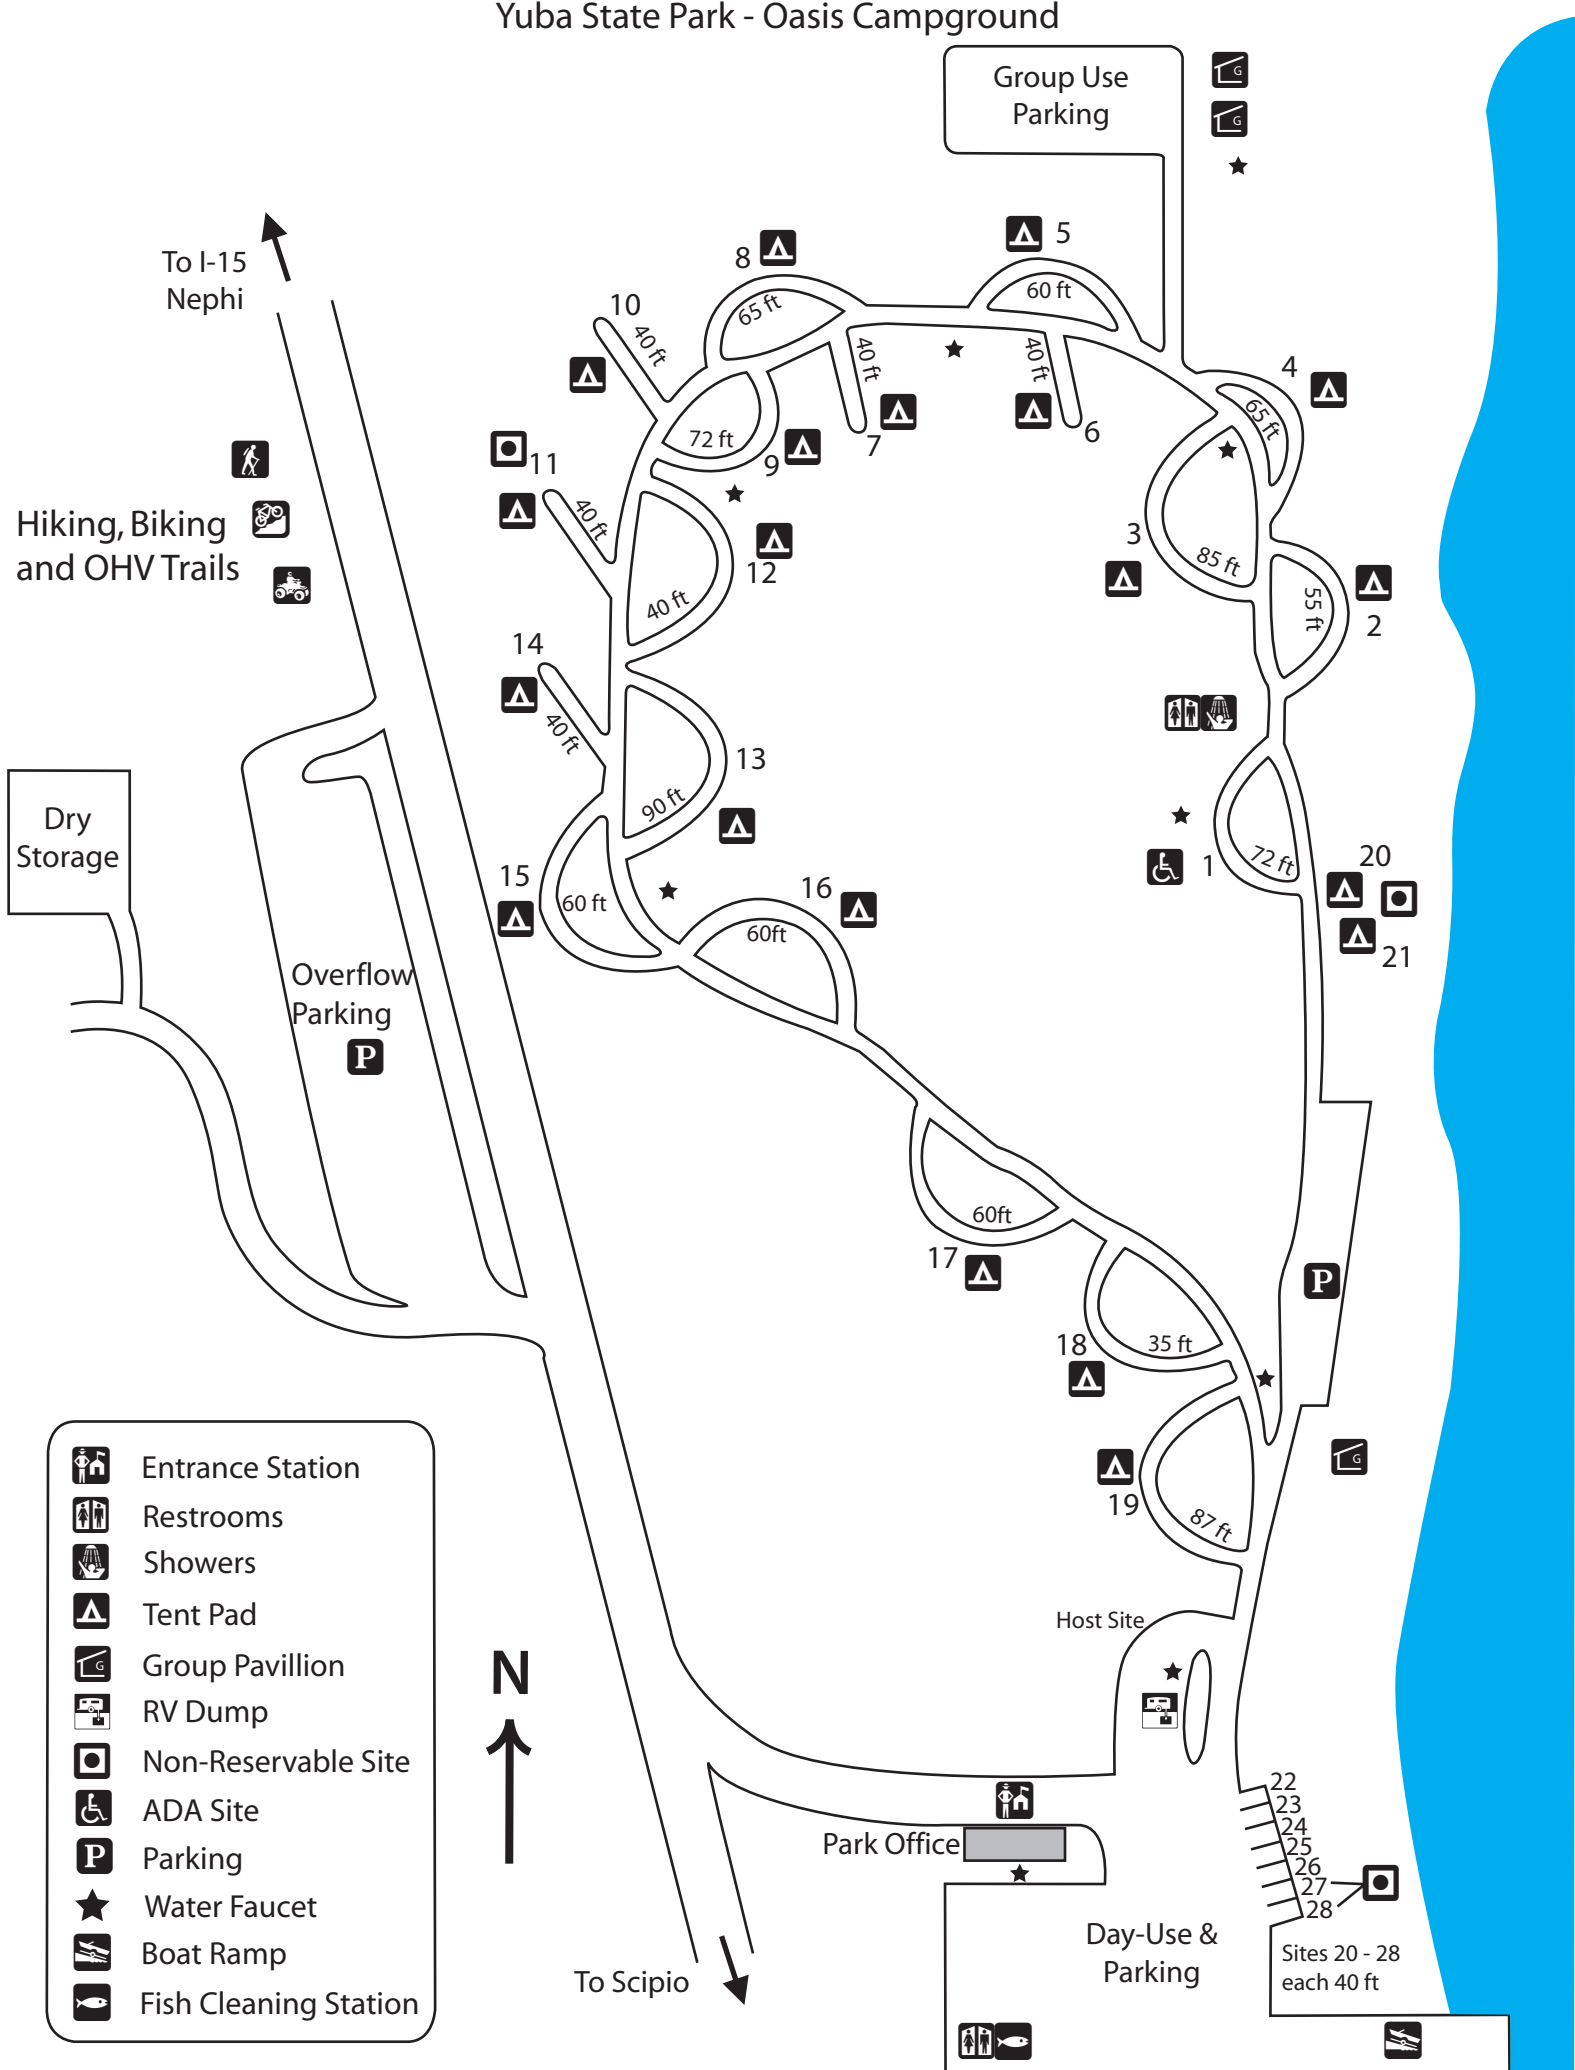

# Yuba State Park - Oasis Campground

Group Use Parking

To I-15  
Nephi

Hiking, Biking  
and OHV Trails

Dry  
Storage

Overflow  
Parking

-  Entrance Station
-  Restrooms
-  Showers
-  Tent Pad
-  Group Pavillion
-  RV Dump
-  Non-Reservable Site
-  ADA Site
-  Parking
-  Water Faucet
-  Boat Ramp
-  Fish Cleaning Station

To Scipio

Park Office

Host Site

Day-Use &  
Parking

Sites 20 - 28  
each 40 ft