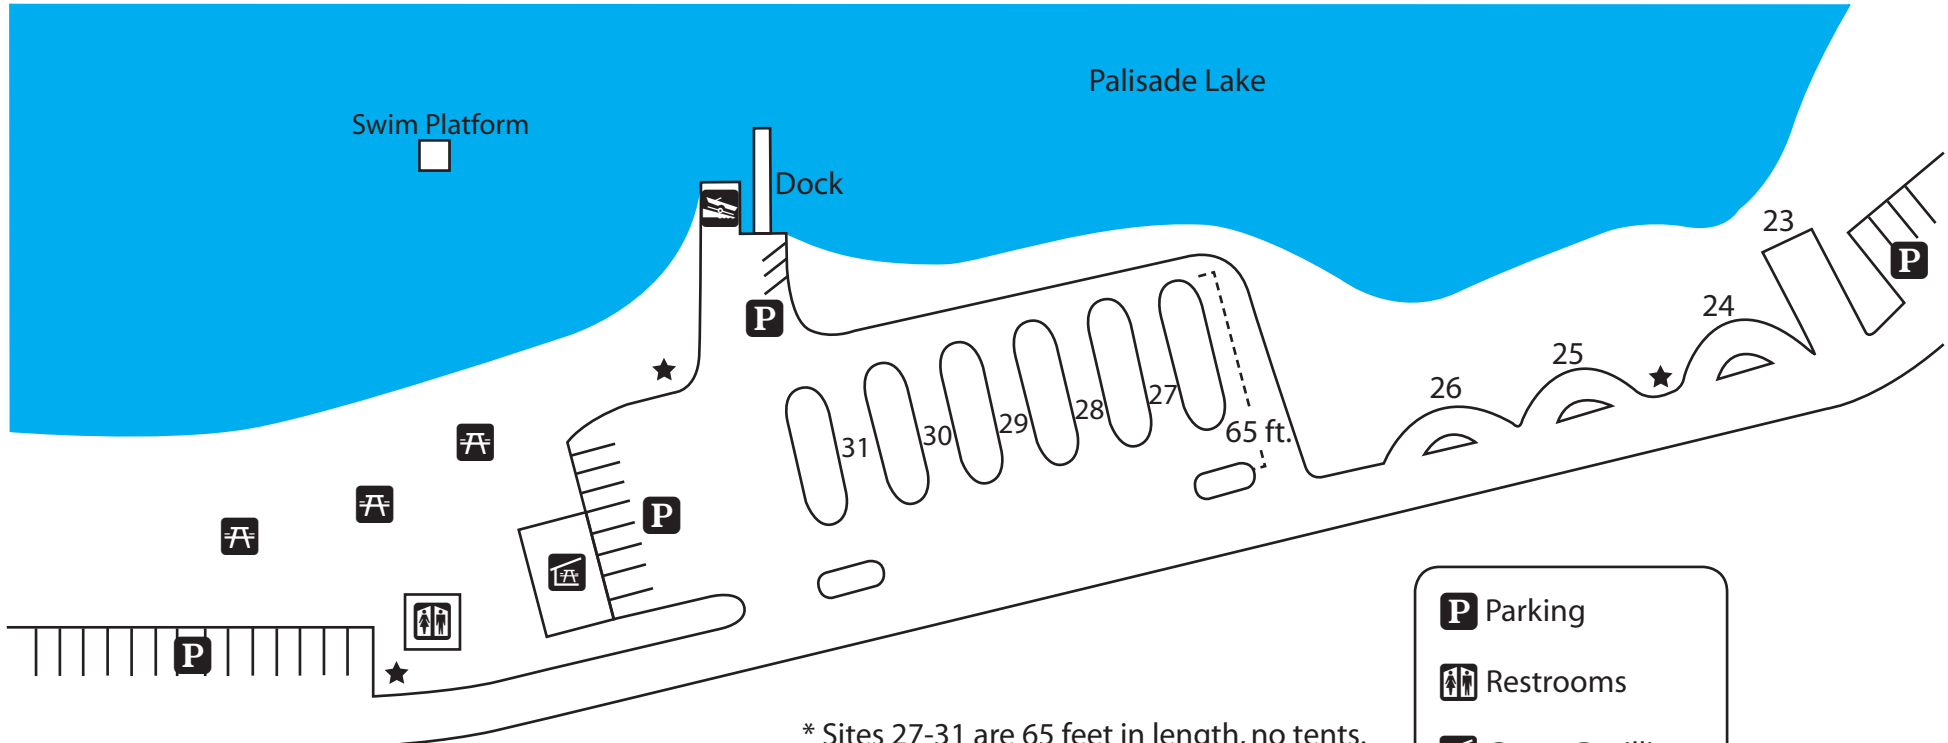

Palisade State Park - Pioneer Campground

* Sites 27-31 are 65 feet in length, no tents.

- Parking
- Restrooms
- Group Pavillion
- Boat Ramp
- Picnic Area
- Water